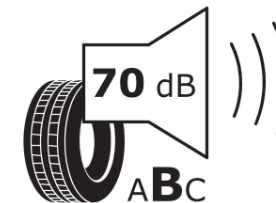

## Product Information Sheet

Delegated Regulation (EU) 2020/740

Supplier name or trademark	<b>MICHELIN</b>
Commercial name or trade designation	<b>PILOT SPORT 4</b>
Tyre type identifier	<b>359477</b>
Tyre size designation	<b>225/45R18</b>
Load-capacity index	<b>91</b>
Speed category symbol	<b>W</b>
Fuel efficiency class	<b>D</b>
Wet grip class	<b>A</b>
External rolling noise class	<b>B</b>
External rolling noise value	<b>70</b>
Severe snow tyre	<b>No</b>
Ice tyre	<b>No</b>
Date of start of production	<b>39/15</b>
Date of end of production	
Load version	<b>SL</b>
Additional information	<b>225/45 ZR18 91W TL PILOT SPORT 4 MI</b>

# ENERG

**MICHELIN**

359477

225/45R18 91 W

C1

2020/740