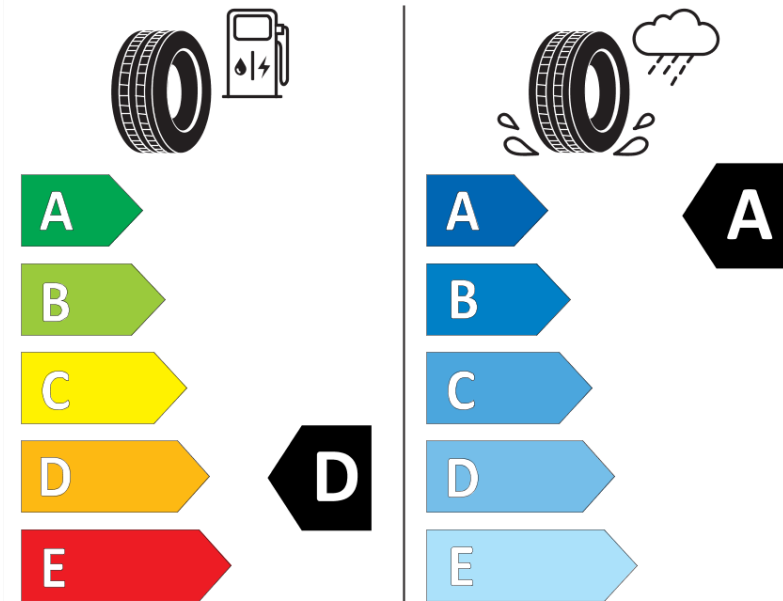

## Product Information Sheet

Delegated Regulation (EU) 2020/740

Supplier name or trademark	<b>MICHELIN</b>
Commercial name or trade designation	<b>PILOT SPORT 4</b>
Tyre type identifier	<b>359477</b>
Tyre size designation	<b>225/45R18</b>
Load-capacity index	<b>91</b>
Speed category symbol	<b>W</b>
Fuel efficiency class	<b>D</b>
Wet grip class	<b>A</b>
External rolling noise class	<b>B</b>
External rolling noise value	<b>70</b>
Severe snow tyre	<b>No</b>
Ice tyre	<b>No</b>
Date of start of production	<b>39/15</b>
Date of end of production	
Load version	<b>SL</b>
Additional information	<b>225/45 ZR18 91W TL PILOT SPORT 4 MI</b>

# ENERG

**MICHELIN**

359477

225/45R18 91 W

C1

2020/740